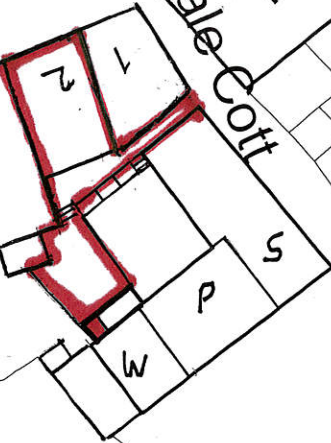

Nestwood
Cottage

Hillside

The Old
Manse

The Manse
The Mans

Coverdale Cott

Kellet

BM
147.32m

Coverdale Cott

Client
Scale 1: 500
Date JULY 2026
Drawn DW

Drawing title
Block

Job title WEST END
MIDDLEHAM

2497