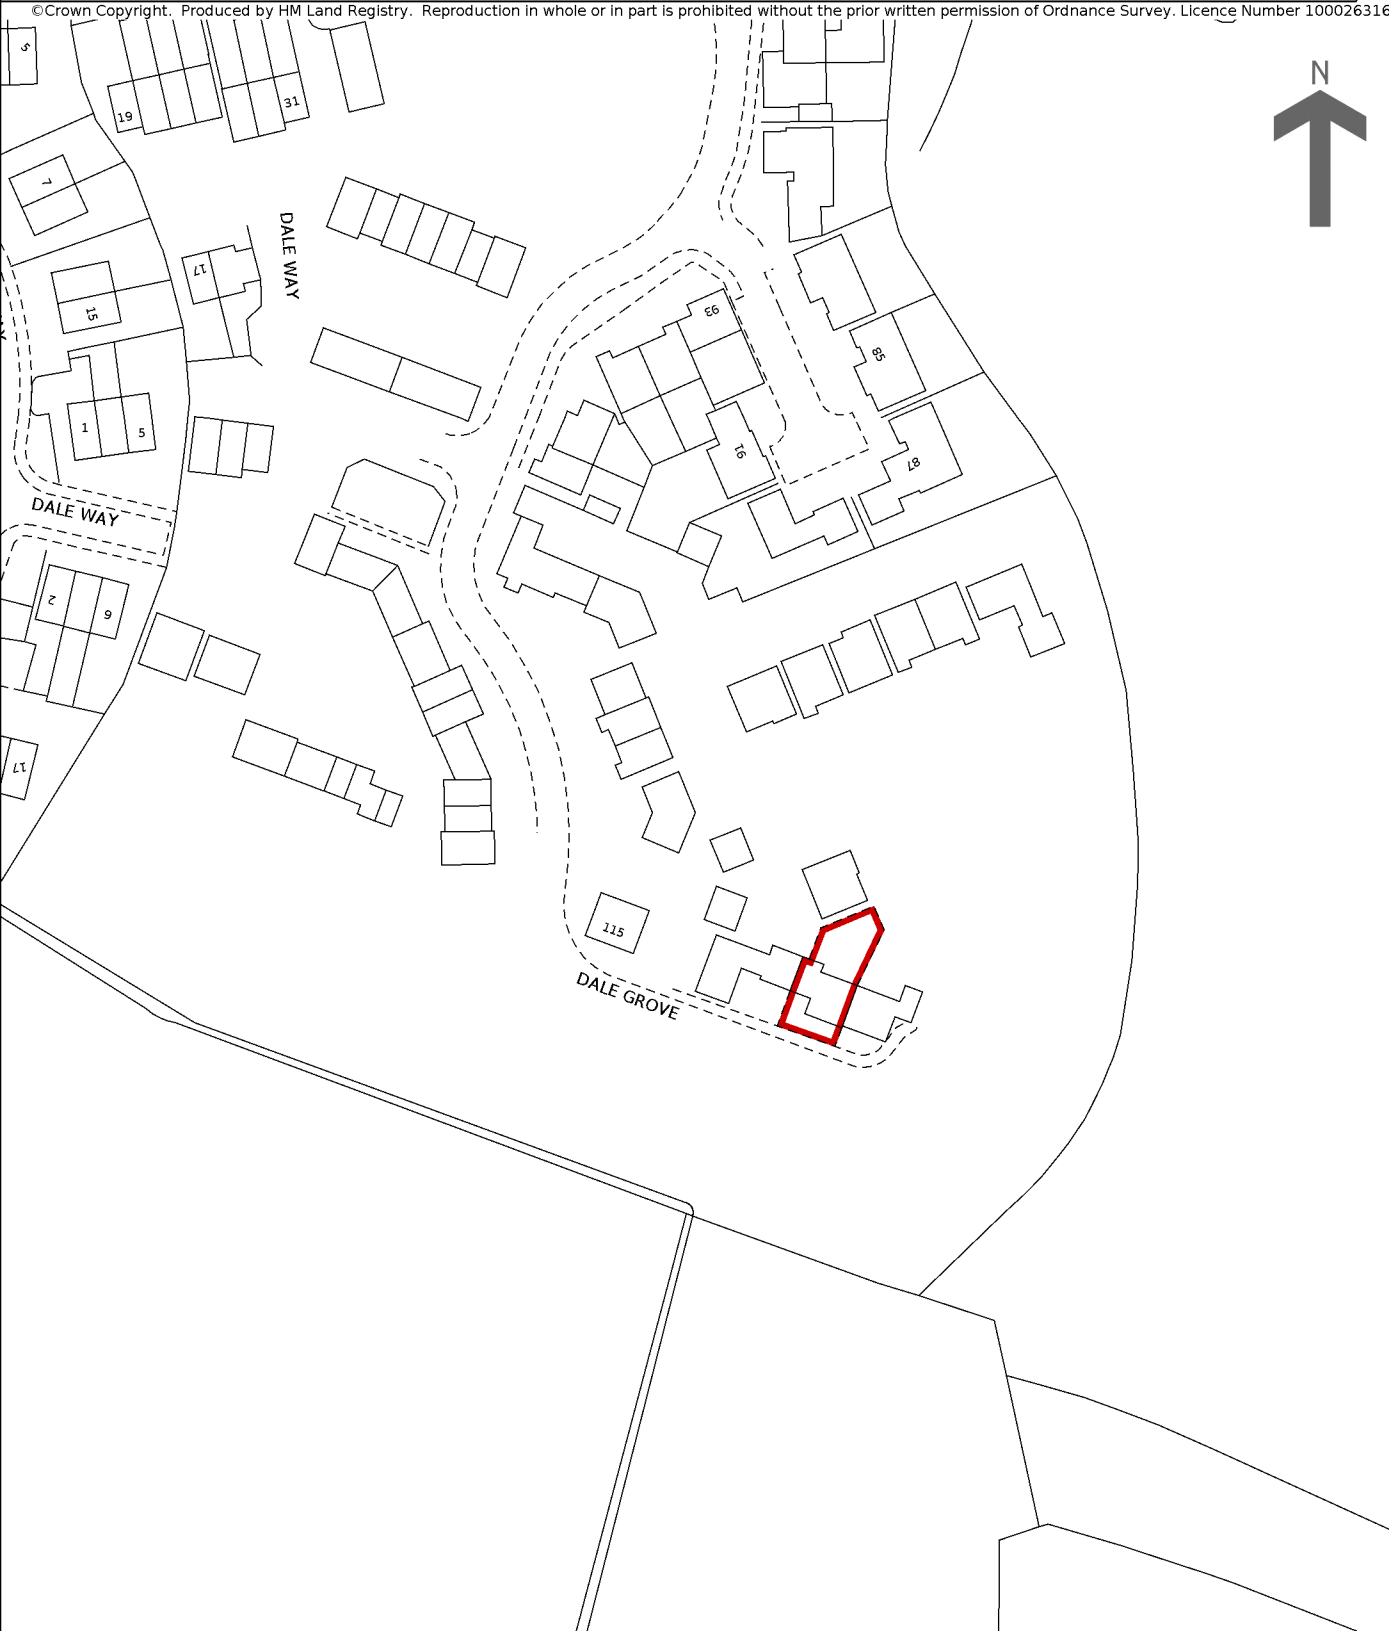

HM Land Registry Current title plan

Title number **NYK275761**
Ordnance Survey map reference **SE1190NE**
Scale **1:1250 enlarged from 1:2500**
Administrative area **North Yorkshire :**
Richmondshire

© Crown Copyright. Produced by HM Land Registry. Reproduction in whole or in part is prohibited without the prior written permission of Ordnance Survey. Licence Number 100026316

This is a copy of the title plan on 23 MAY 2022 at 14:37:23. This copy does not take account of any application made after that time even if still pending in HM Land Registry when this copy was issued.

This copy is not an 'Official Copy' of the title plan. An official copy of the title plan is admissible in evidence in a court to the same extent as the original. A person is entitled to be indemnified by the registrar if he or she suffers loss by reason of a mistake in an official copy. If you want to obtain an official copy, the HM Land Registry web site explains how to do this.

HM Land Registry endeavours to maintain high quality and scale accuracy of title plan images. The quality and accuracy of any print will depend on your printer, your computer and its print settings. This title plan shows the general position, not the exact line, of the boundaries. It may be subject to distortions in scale. Measurements scaled from this plan may not match measurements between the same points on the ground.