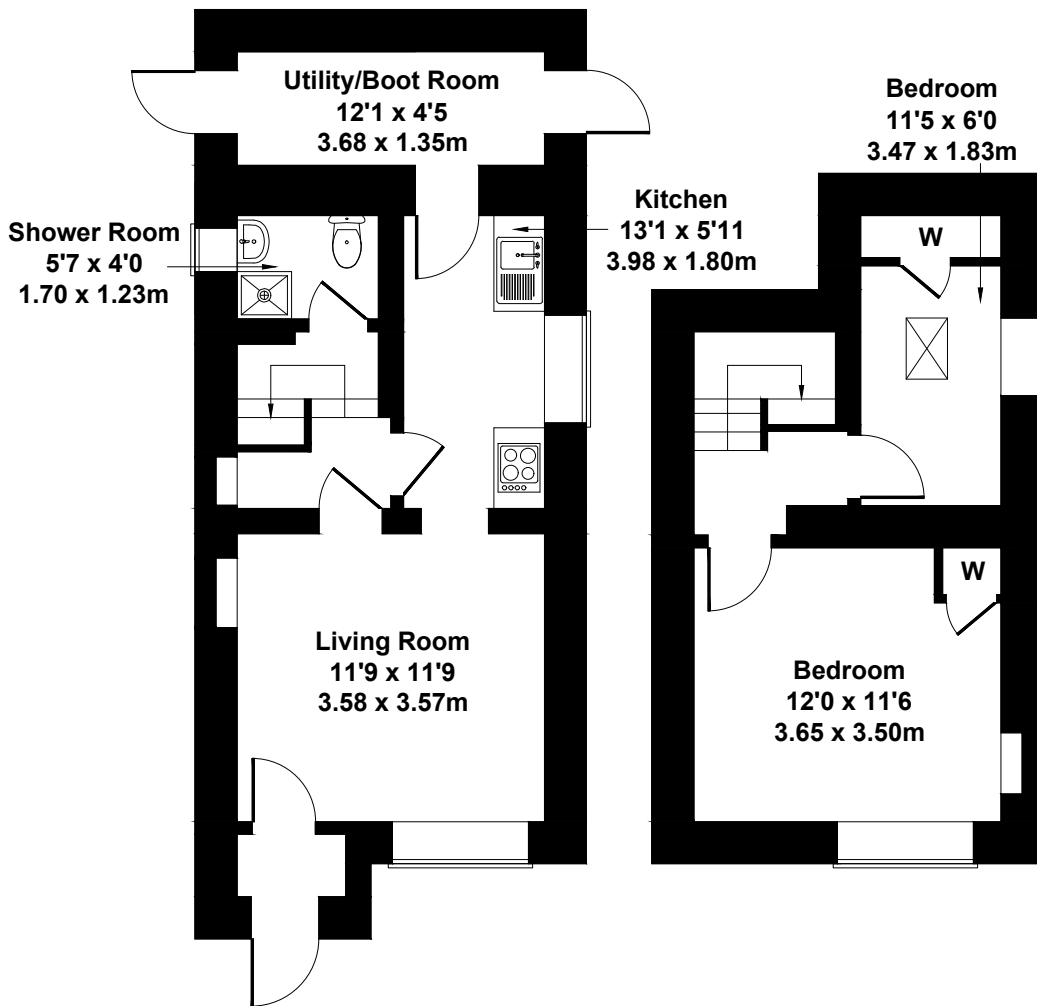

Eastvale Cottage, Bellerby, Leyburn, DL8 5QY

Approximate Gross Internal Area

613 sq ft - 57 sq m

GROUND FLOOR

FIRST FLOOR

SKETCH PLAN FOR ILLUSTRATIVE PURPOSES ONLY

All measurements walls, doors, windows, fittings and appliances, their sizes and locations, are approximate only. They cannot be regarded as being a representation by the seller, nor their agent.