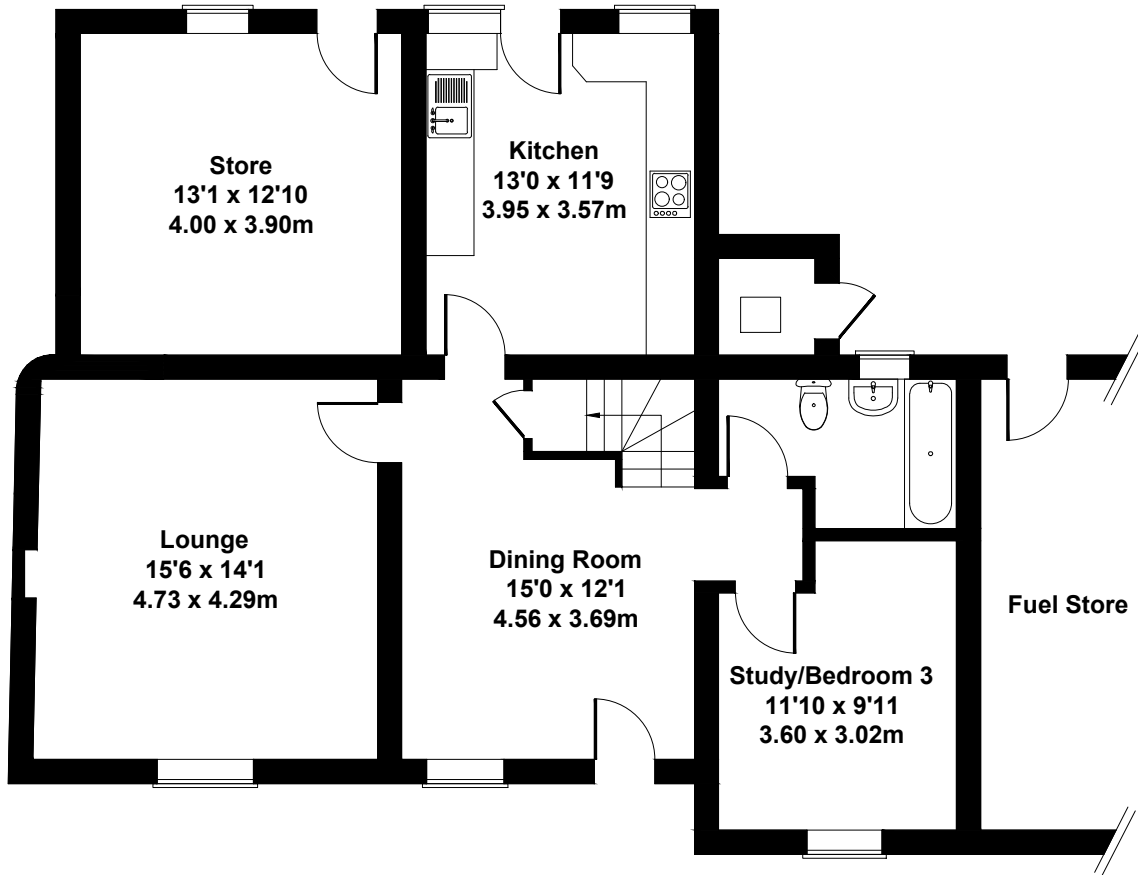

Manor Farm House Middleham

Approximate Gross Internal Area
1415 sq ft - 131 sq m

GROUND FLOOR

FIRST FLOOR

SKETCH PLAN FOR ILLUSTRATIVE PURPOSES ONLY

All measurements walls, doors, windows, fittings and appliances, their sizes and locations, are approximate only. They cannot be regarded as being a representation by the seller, nor their agent.