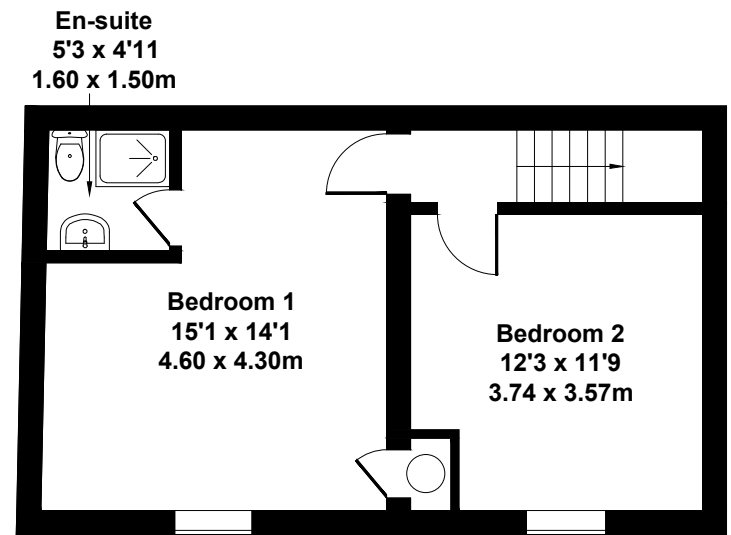

Manor Farm House Middleham

Approximate Gross Internal Area
1415 sq ft - 131 sq m

GROUND FLOOR

FIRST FLOOR

SKETCH PLAN FOR ILLUSTRATIVE PURPOSES ONLY

All measurements walls, doors, windows, fittings and appliances, their sizes and locations, are approximate only. They cannot be regarded as being a representation by the seller, nor their agent.